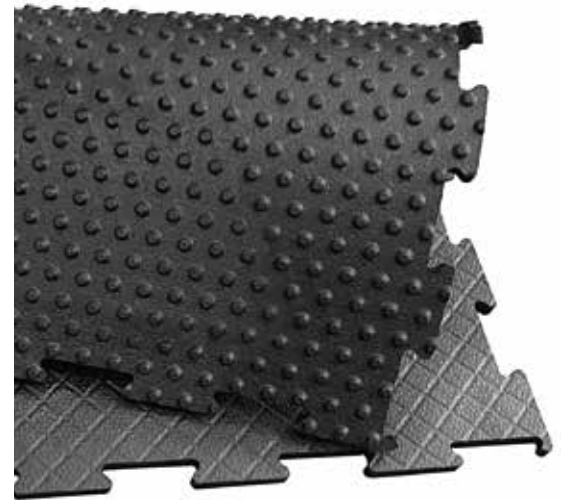

SINGLE PADDOCK • TRAILS • WASHING AREA

BELMONDO® Paddock

**Improved wet slip-resistance
With UV and ozone protection**

- appropriate softness benefits the hoof mechanism and protects tendons as well as joints
- protects hooves and joints
- easy to clean
- weatherproof and frostproof
- simple installation
- solid rubber mats: long durability, recyclable
- suitable for vehicle traffic*

Surface:	rhombic profile with wear resistant top coat
Lower side:	studs (5 mm)
Material:	rubber
Thickness:	24 mm
Dimensions:	1 m x 1 m
Weight:	approx. 23 kg
Puzzle shaped edges:	on 4 sides

**rhombic profile
with top coat**

studs on lower side

Special dimensions are generally available on request. All BELMONDO® products are suitable for looseboxes as well as open stables.

BELMONDO® Gully

**BELMONDO®
Drain gutter**

special mat pieces from BELMONDO® Paddock for fitting on gullies or gutters

Dimensions:
16.7 cm x 1 m

**BELMONDO®
Gully**

Dimensions:
40 cm x 40 cm

* can be driven on with standard equipment such as farm yard loader or tractor with authorized pneumatic tyres at the recommended inflation pressure up to max. 4 bar. (Notice: drive with due care and steer in large radius!)